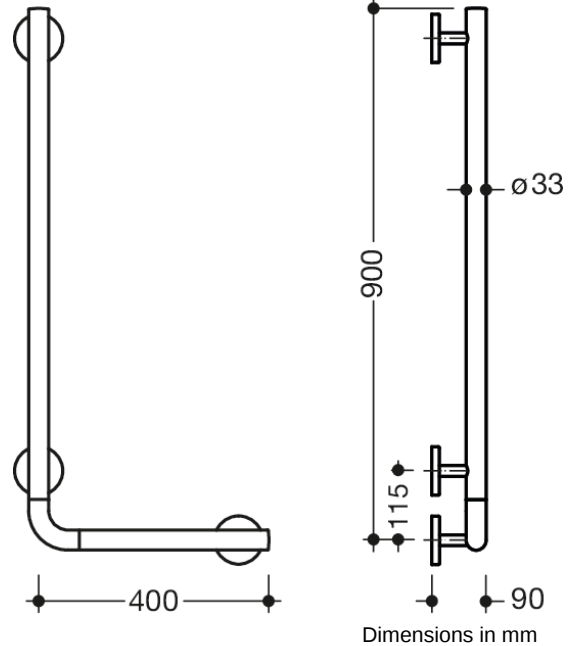

Similar picture

Properties

L-shaped support rail System 800 K

- vertically and horizontally arranged rails connected at right-angles
- for holding on to and providing support
- made of high-quality polyamide in HEWI colour 98 (signal white) or 99 (pure white)
- with continuous, corrosion resistant steel core
- horizontal length 400 mm, vertical length 900 mm, 90 mm deep, rail diameter 33 mm
- wall connection with discreet supports (diameter 18 mm) perpendicular to wall and flat roses
- rose diameter 80 mm, cap height 13 mm
- easy installation due to individually installed mounting plates made of high-quality stainless steel for hanging the L-shaped support rail
- can be mounted in left hand or right hand position
- including non-corrosive HEWI fixing material.